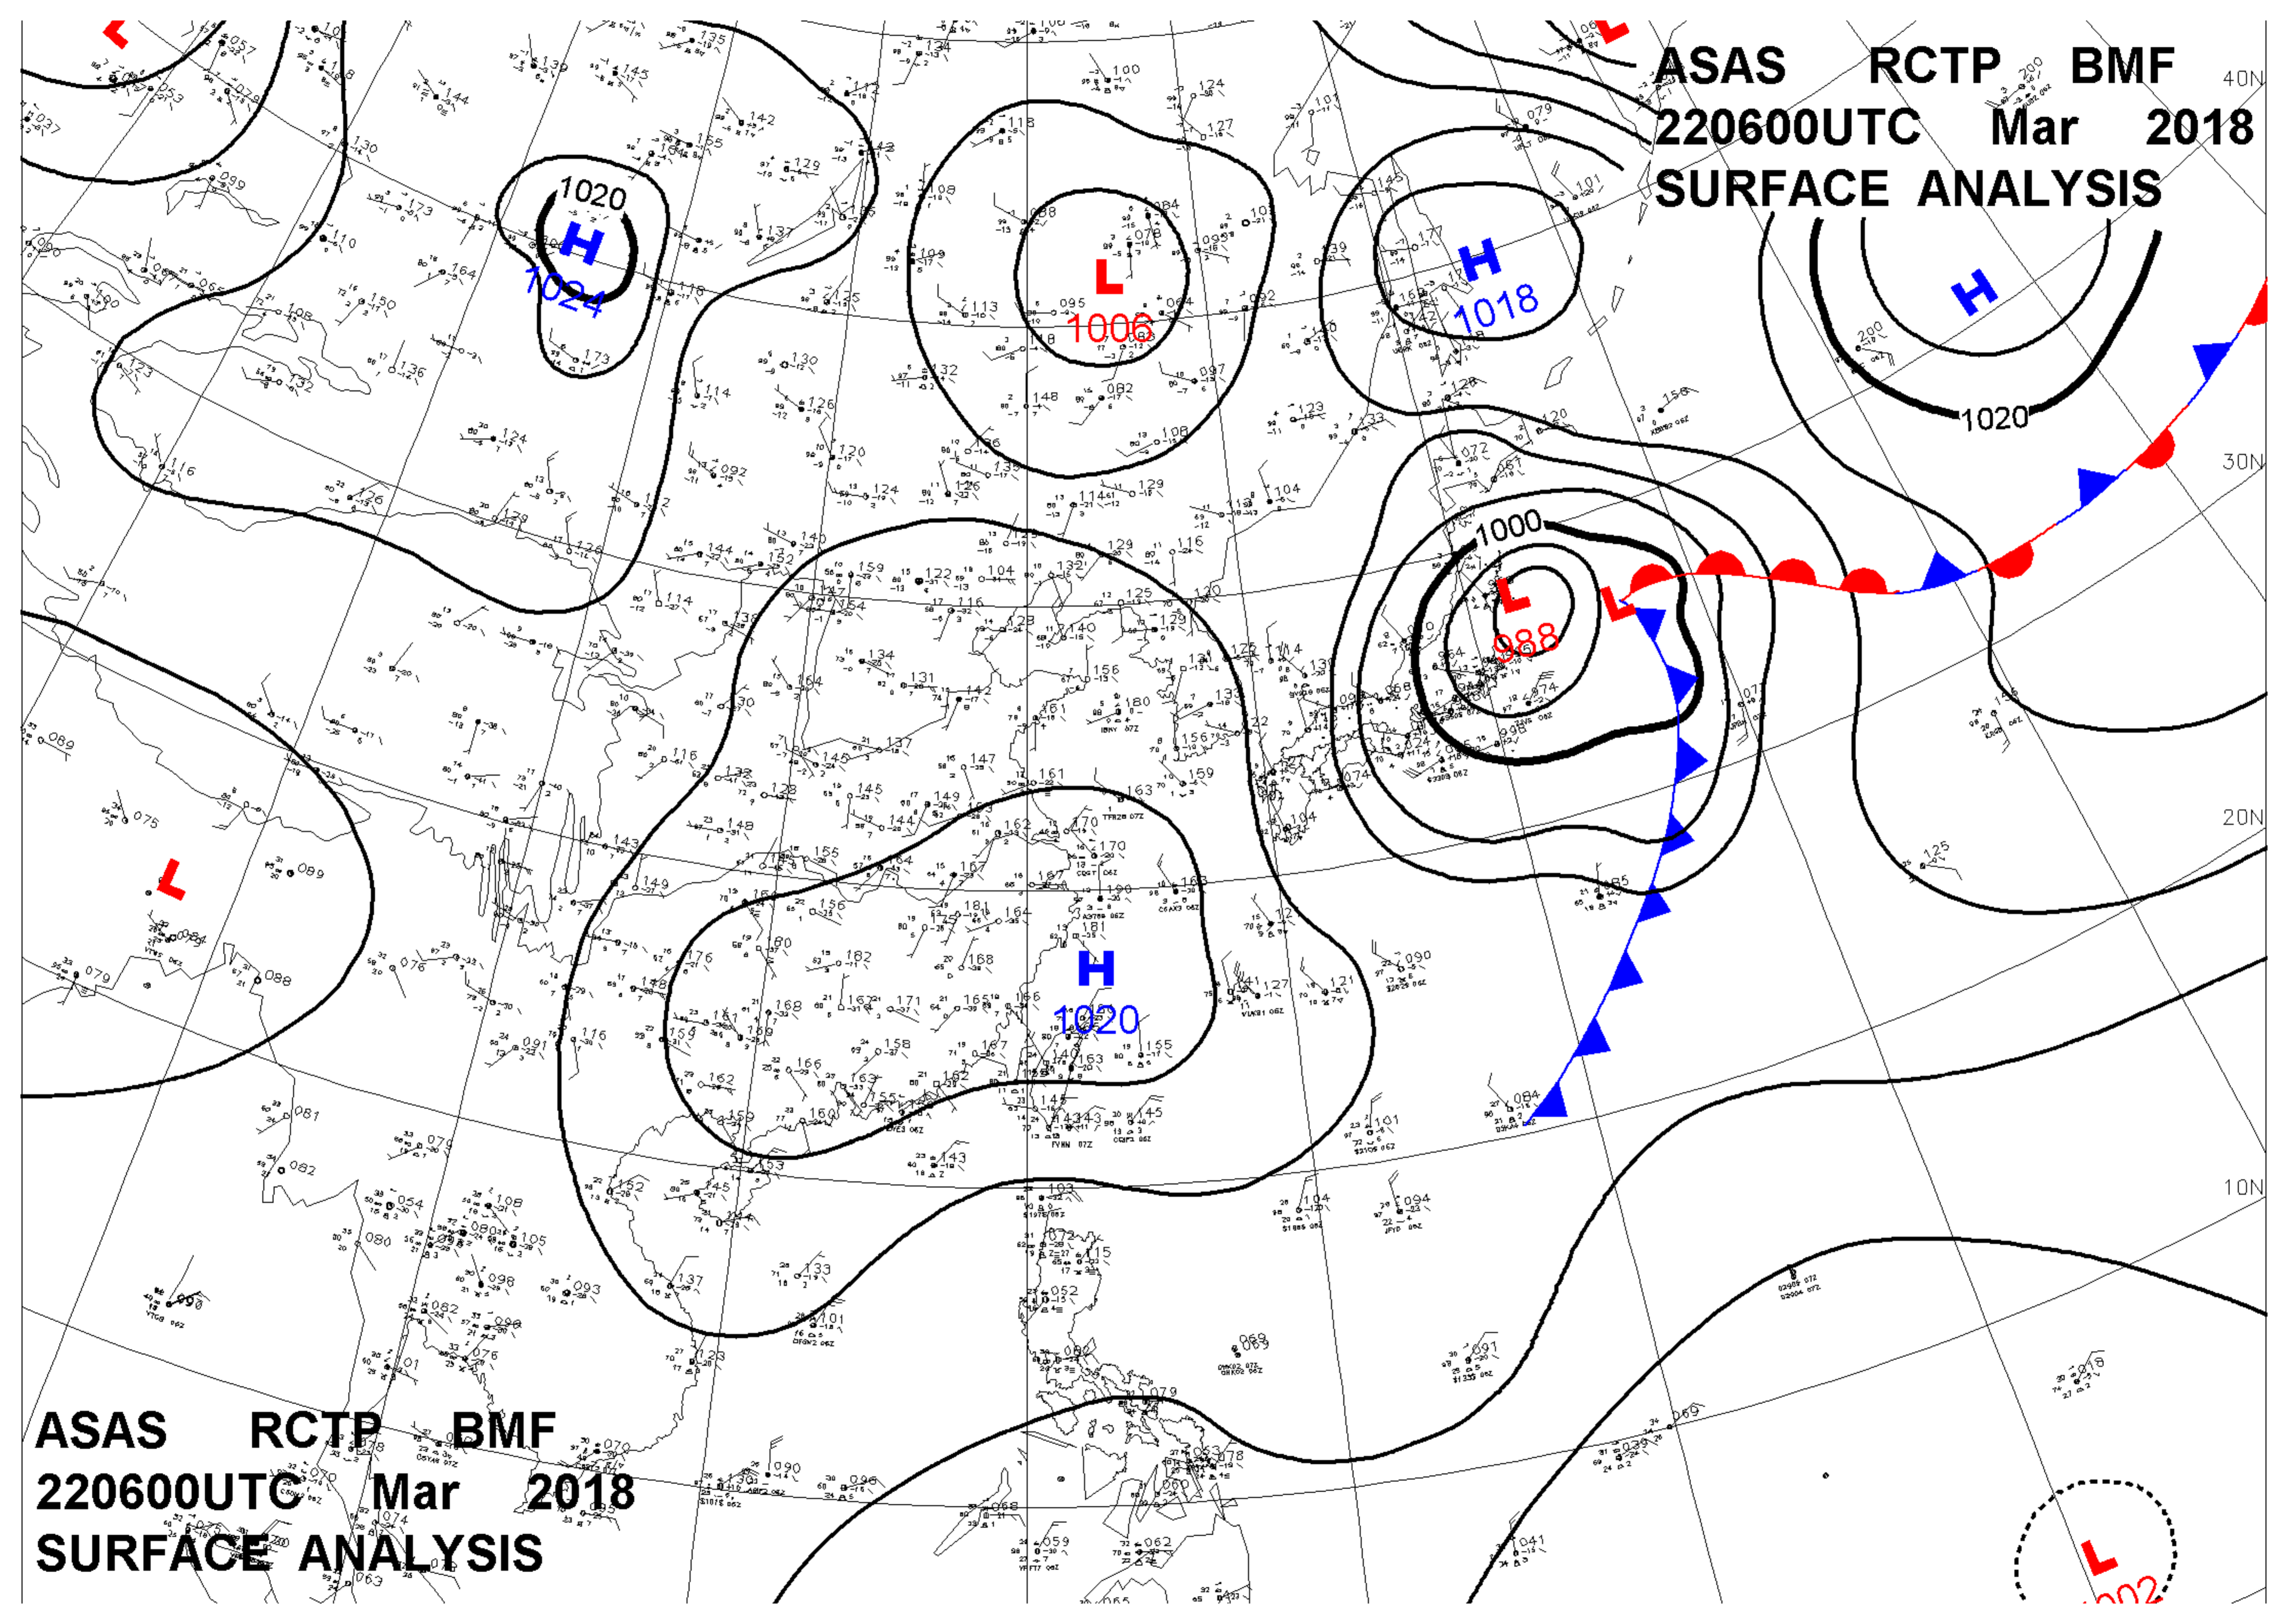

ASAS RCTP BMF
220600UTC Mar 2018
SURFACE ANALYSIS

ASAS RCTP BMF
220600UTC Mar 2018
SURFACE ANALYSIS