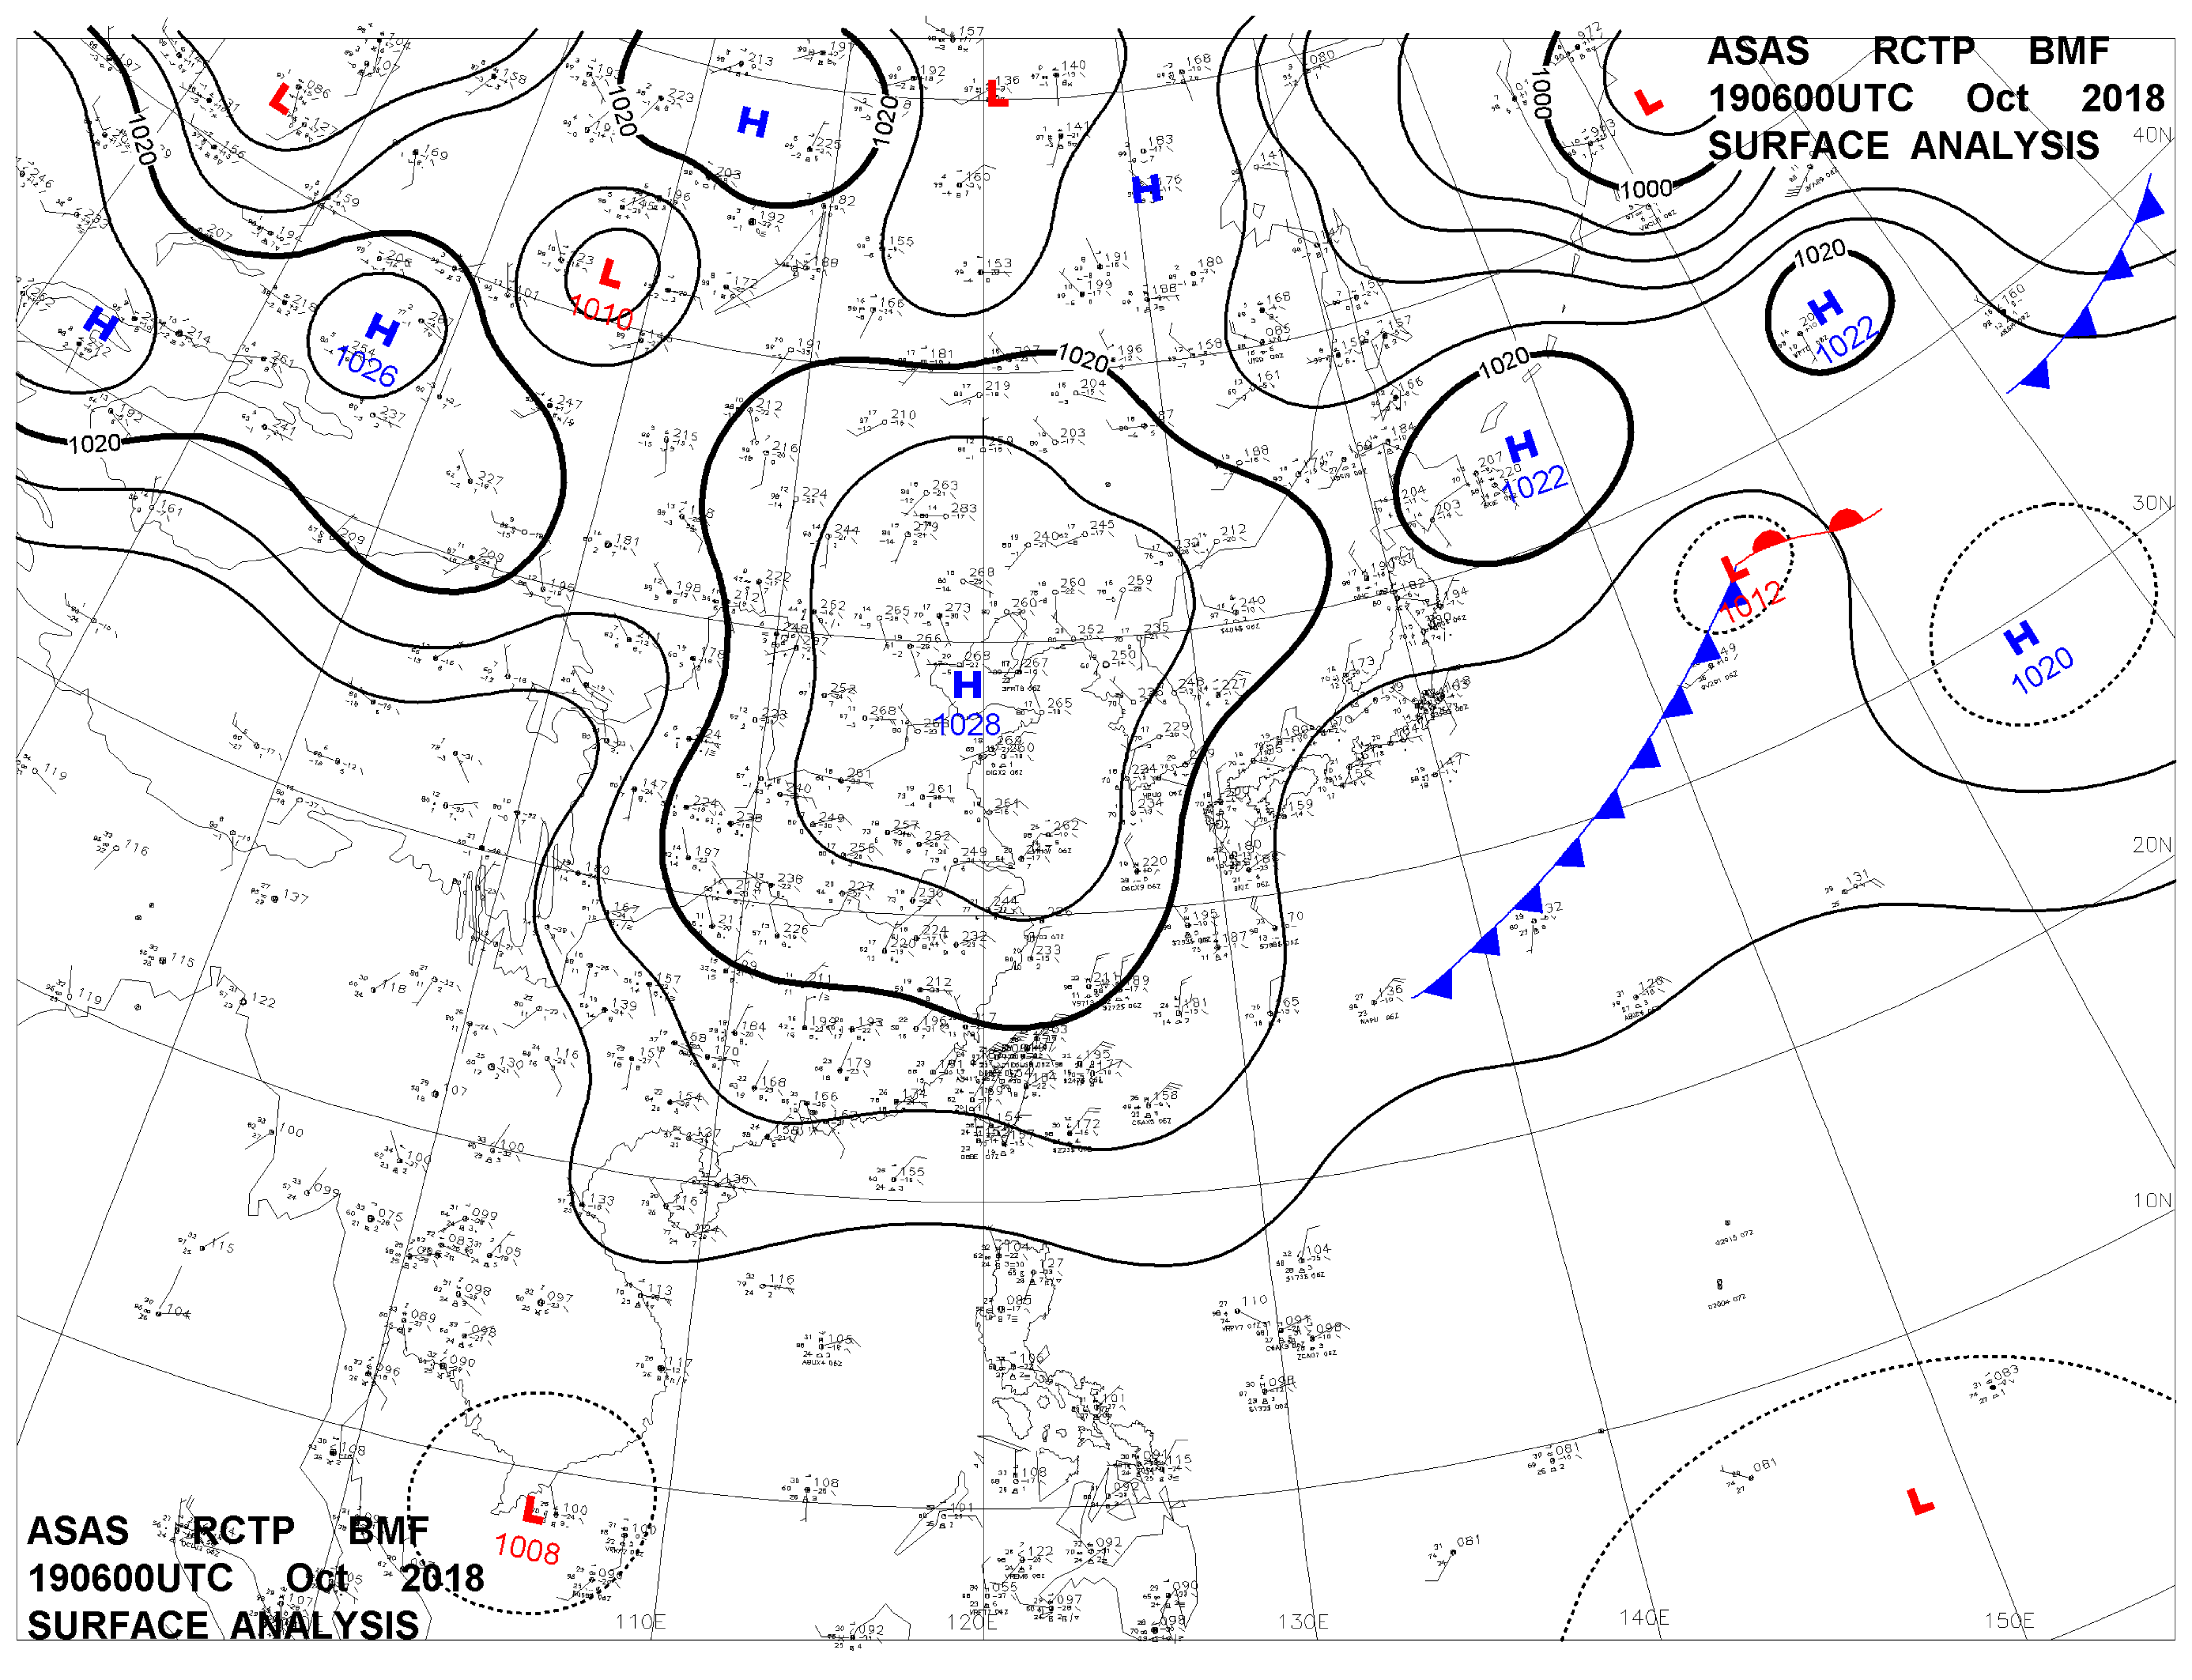

ASAS RCTP BMF
190600UTC Oct 2018
SURFACE ANALYSIS

ASAS RCTP BMF
190600UTC Oct 2018
SURFACE ANALYSIS