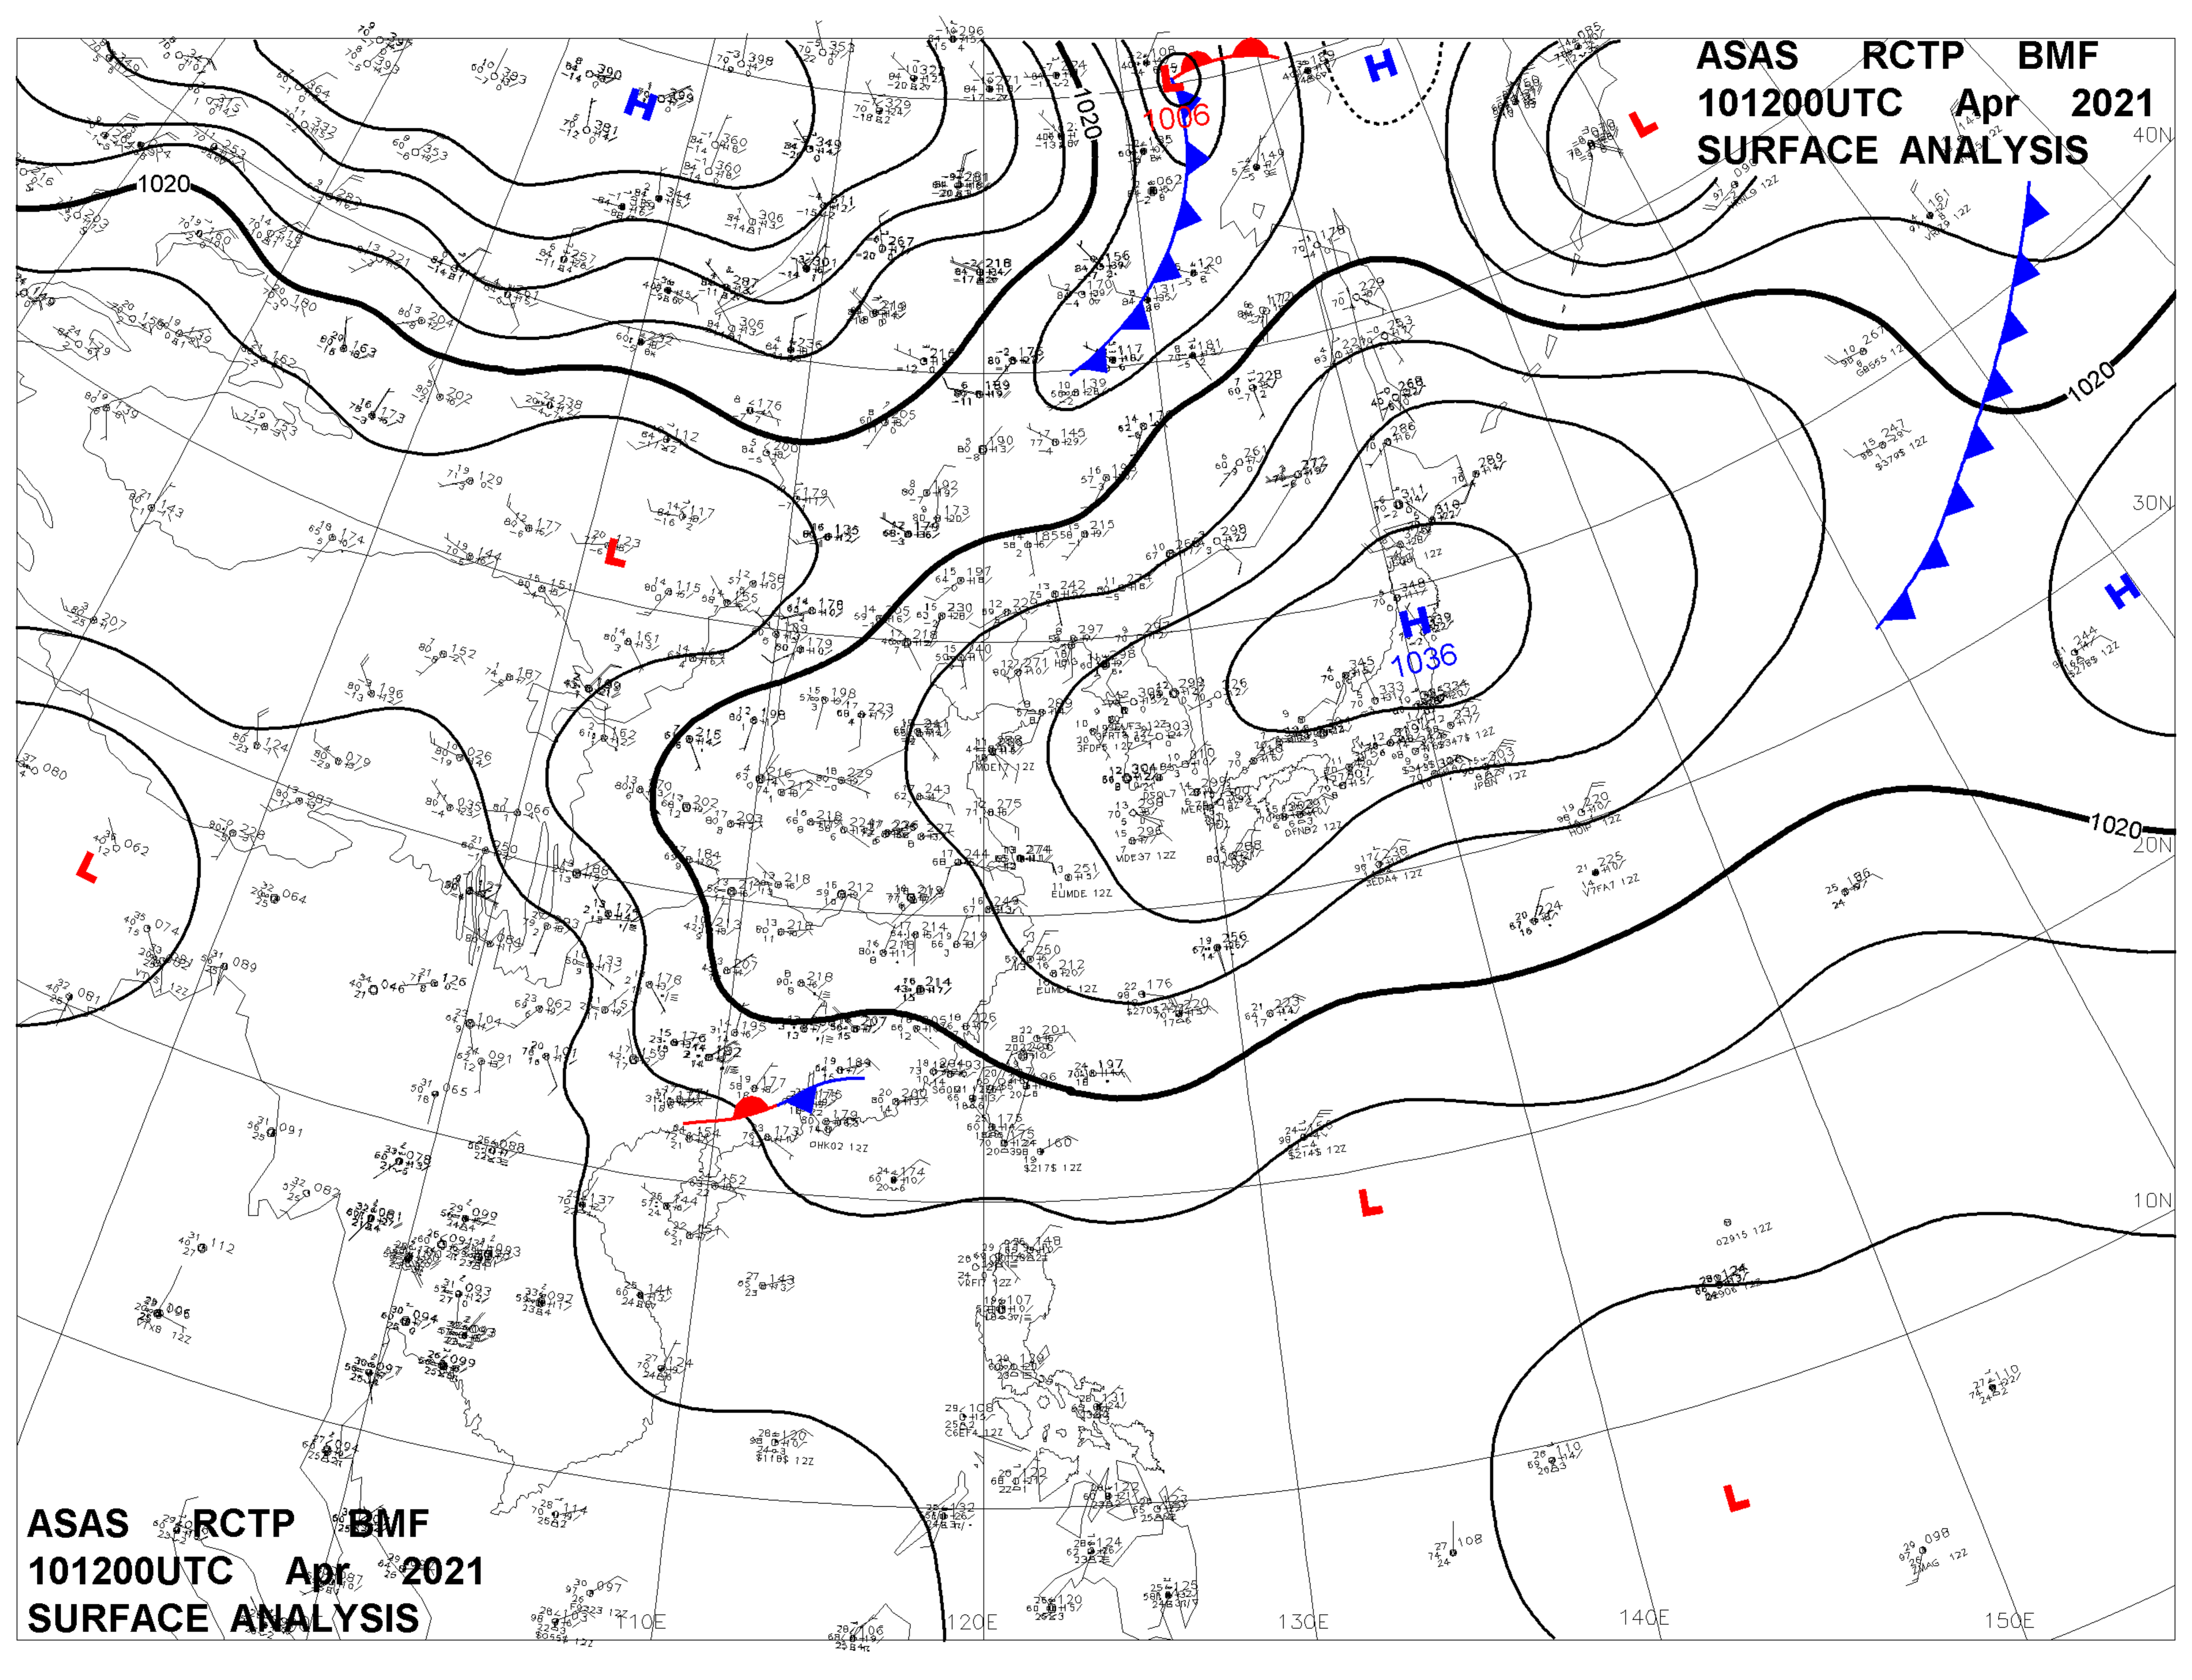

ASAS RCTP BMF
101200UTC Apr 2021
SURFACE ANALYSIS

ASAS RCTP BMF
101200UTC Apr 2021
SURFACE ANALYSIS