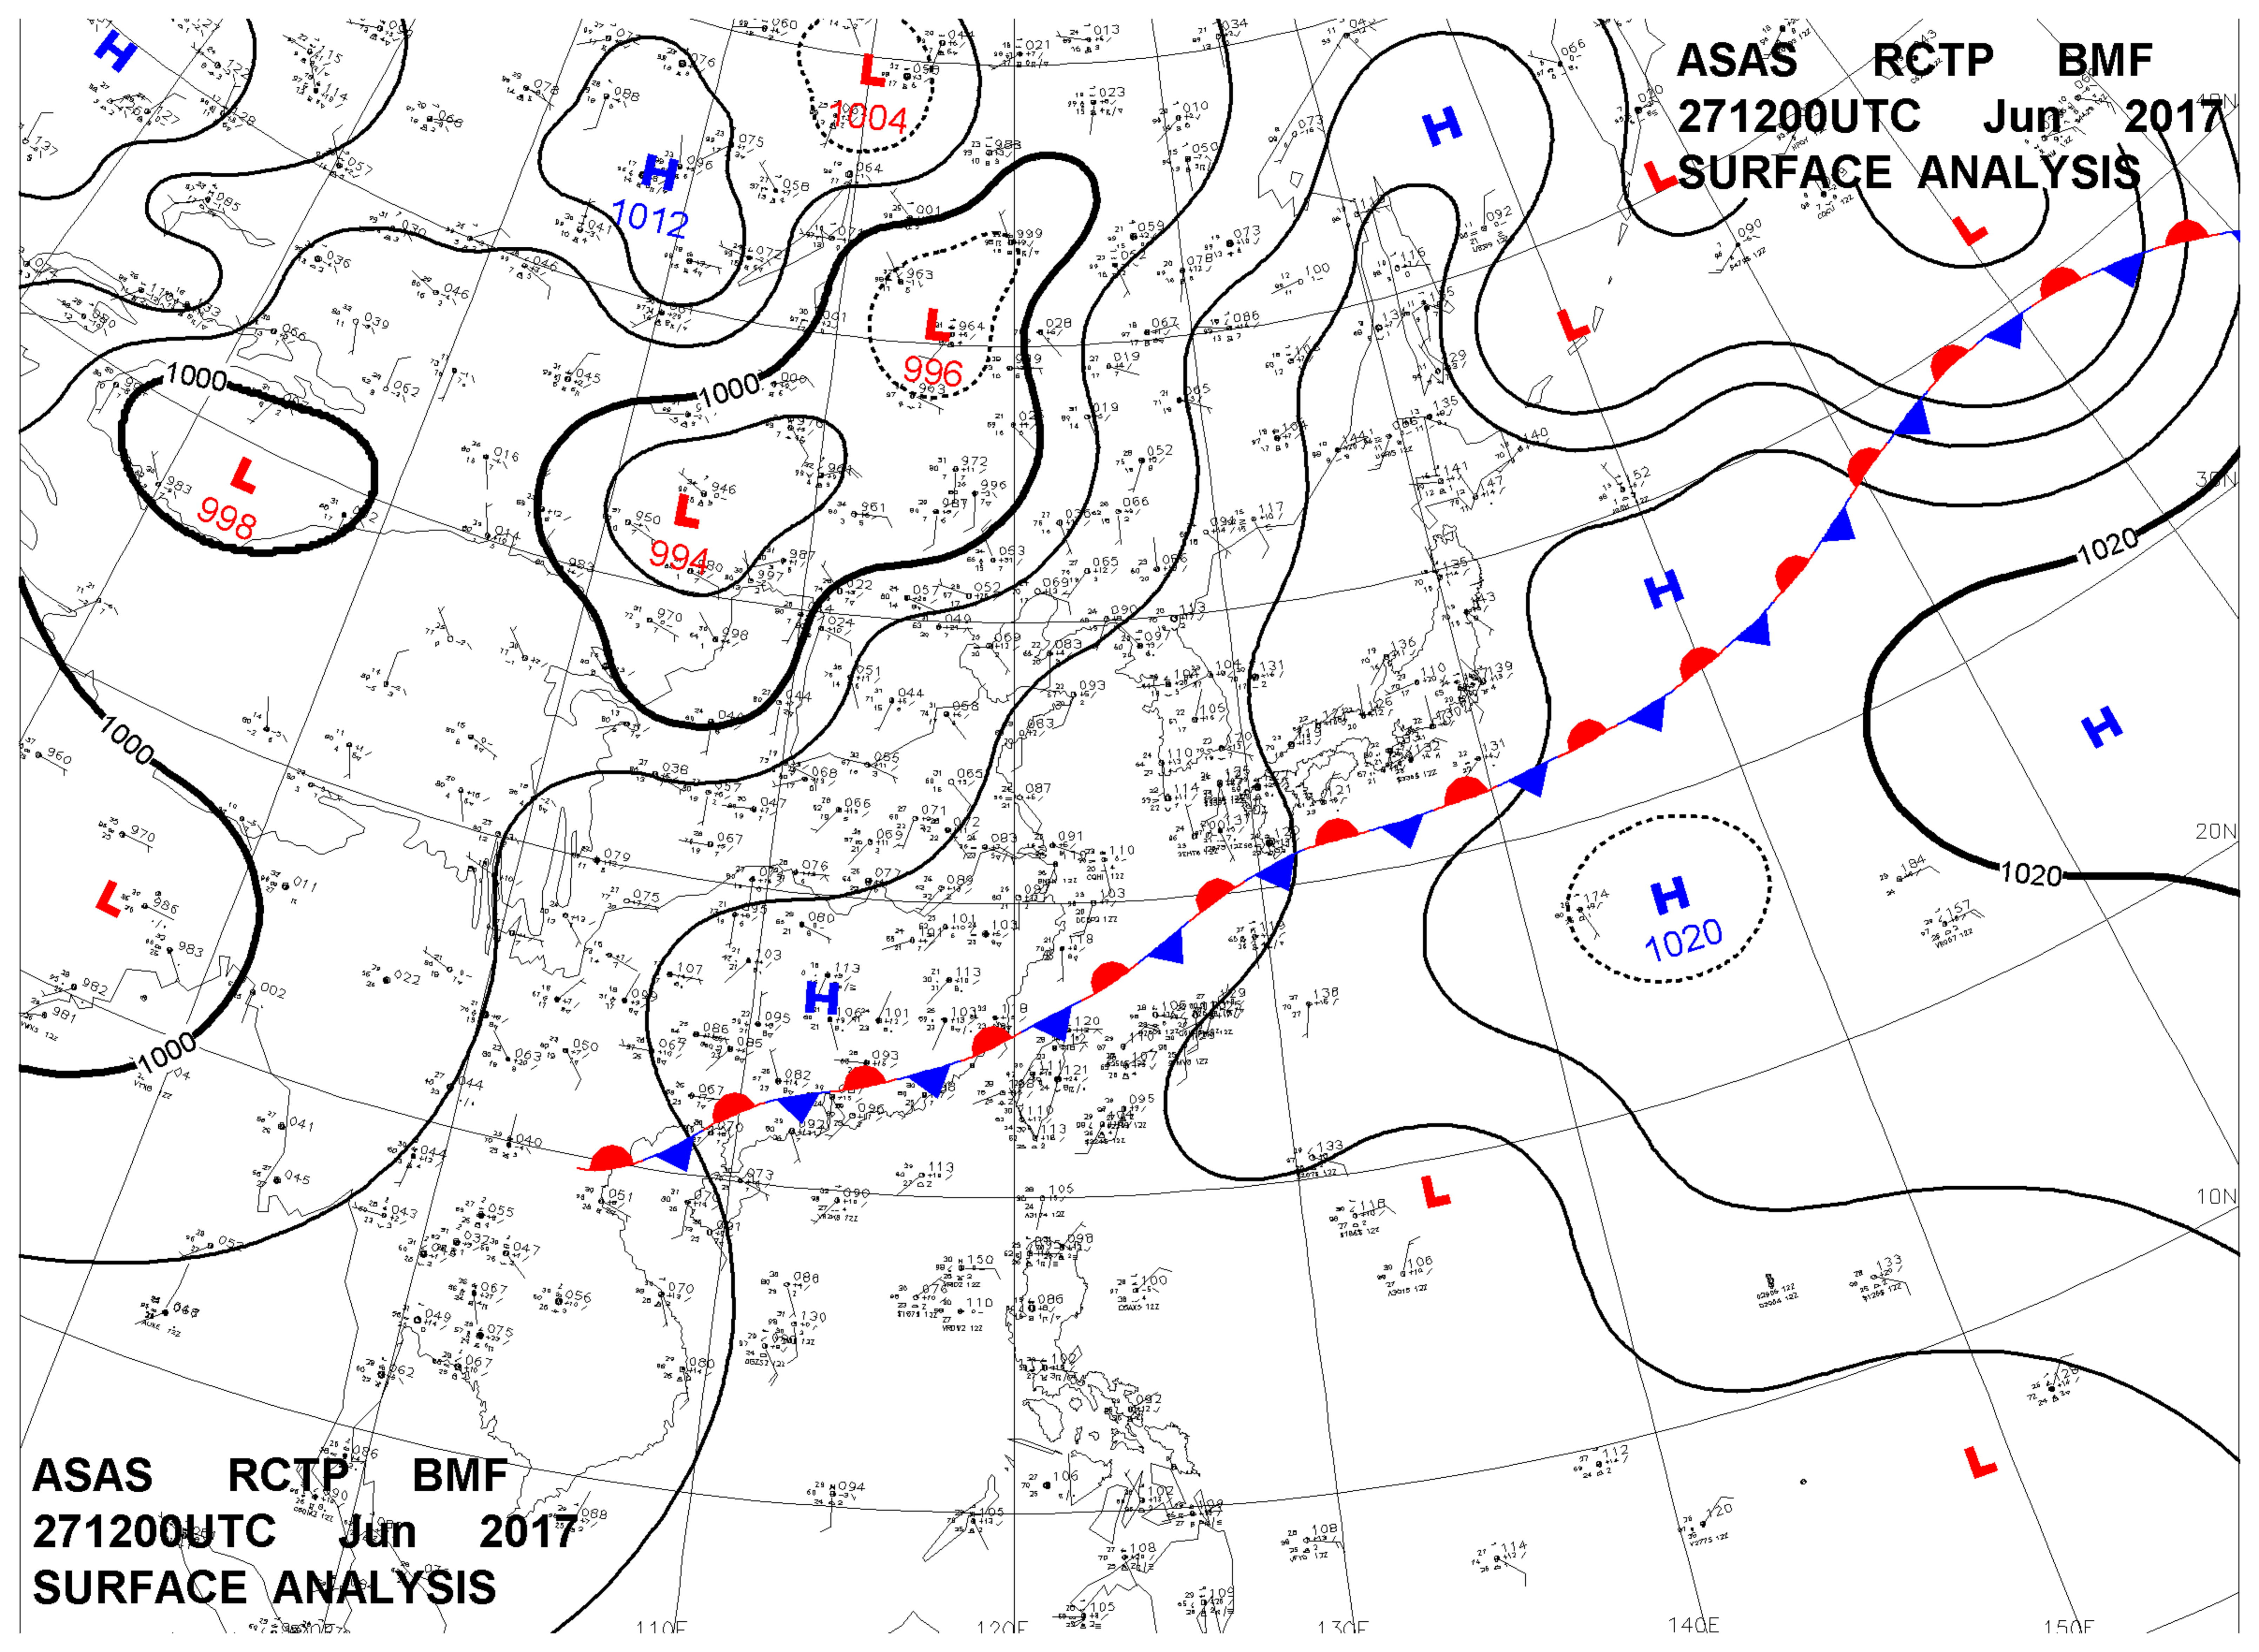

ASAS RCTP BMF
271200UTC Jun 2017
L SURFACE ANALYSIS

ASAS RCTP BMF
271200UTC Jun 2017
SURFACE ANALYSIS