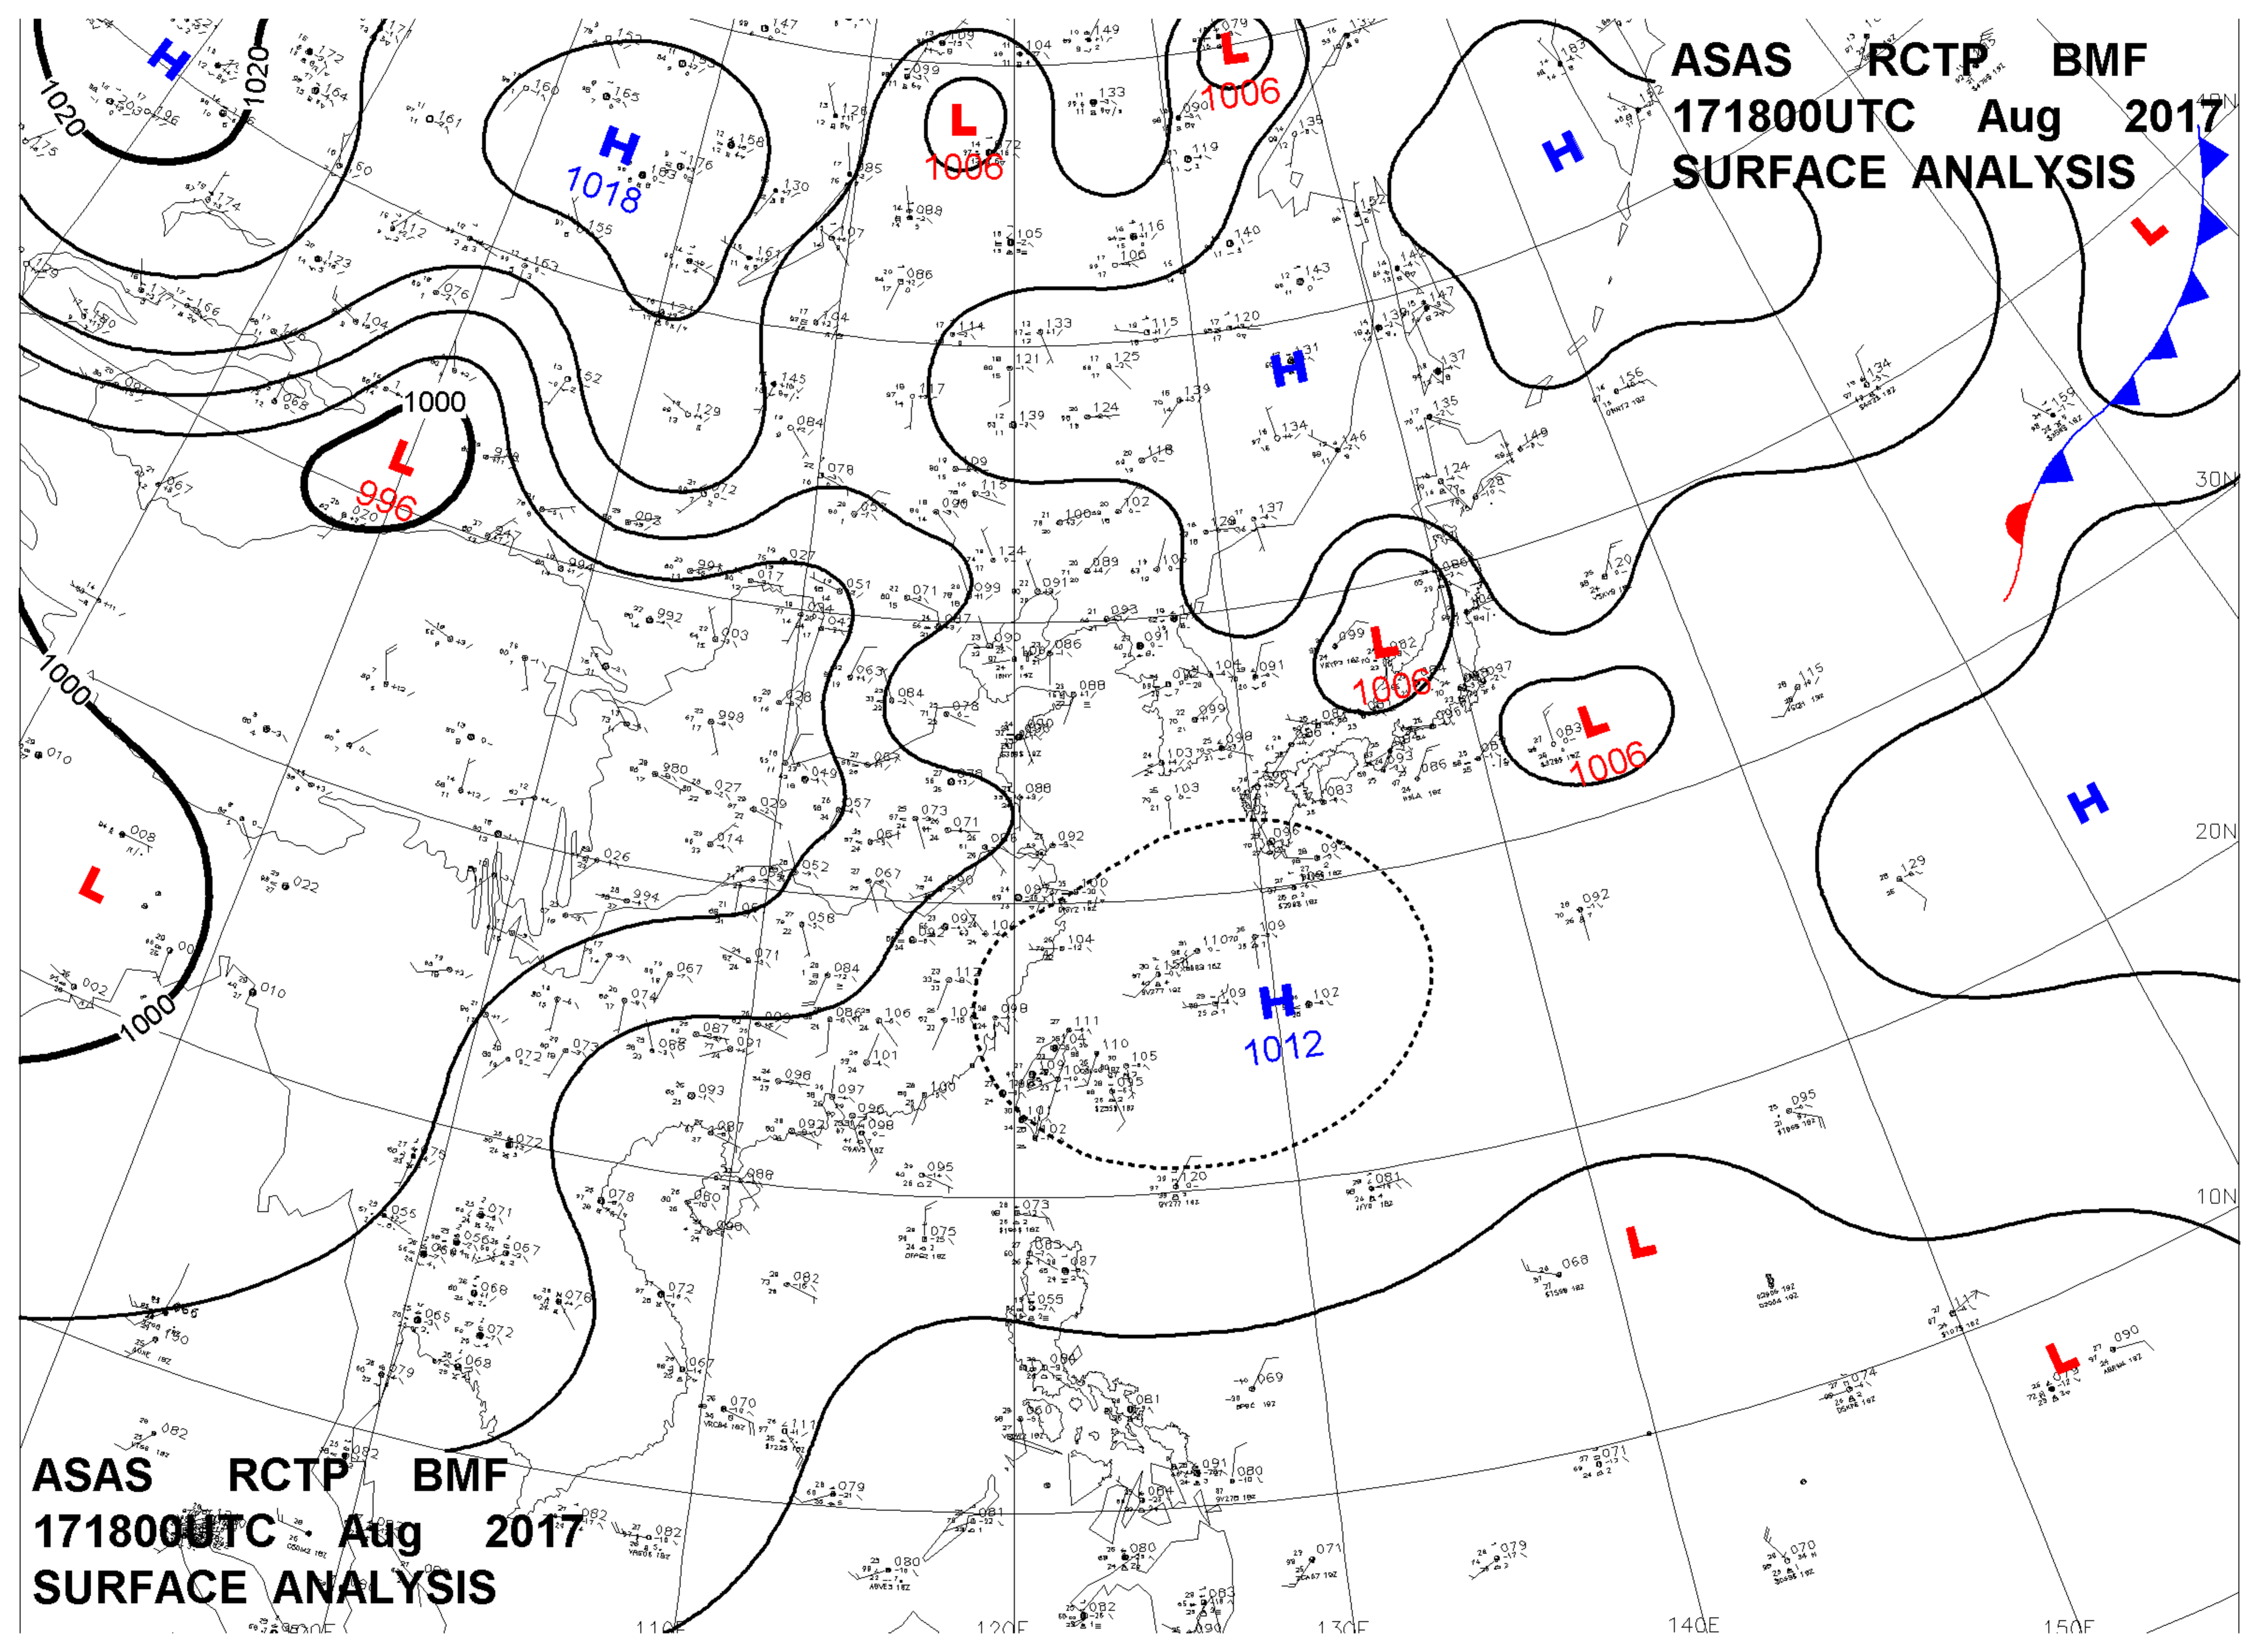

ASAS RCTP BMF
171800UTC Aug 2017
SURFACE ANALYSIS

ASAS RCTP BMF
171800UTC Aug 2017
SURFACE ANALYSIS